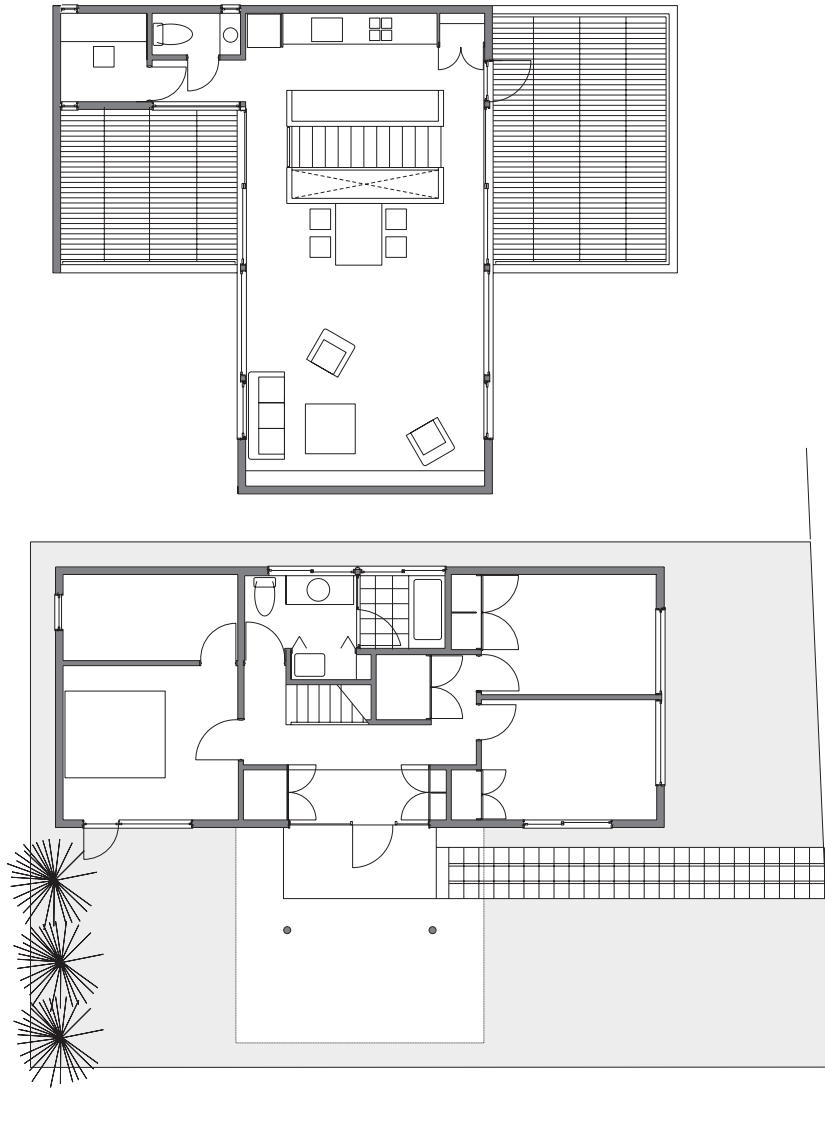

SATO RESIDENCE

AREA: 105 m²
1130 ft²