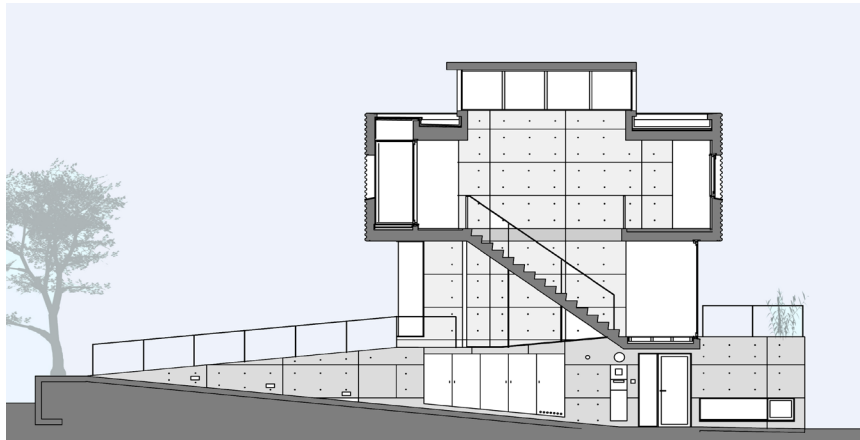

MINAMIGAWA RESIDENCE

AREA: 197 m²
2160 ft²

THIRD FLOOR

SECOND FLOOR

FIRST FLOOR