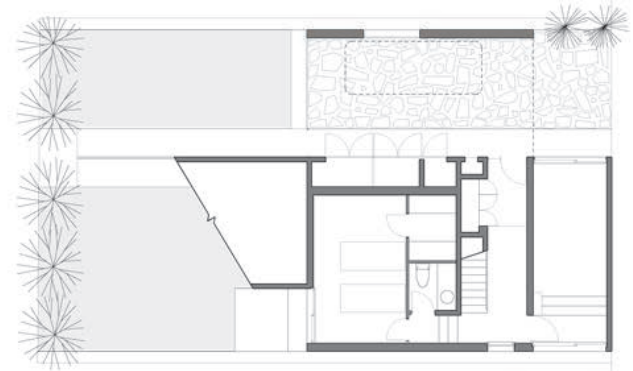

MINAMIGAWA RESIDENCE

AREA: 197 m²
2160 ft²

THIRD FLOOR

SECOND FLOOR

FIRST FLOOR