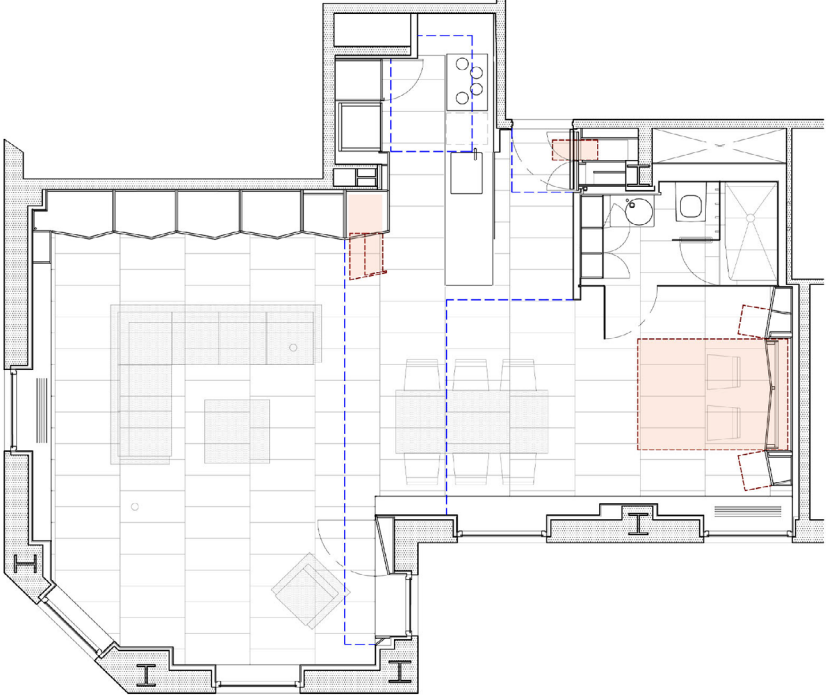

MANHATTAN
RESIDENCE

PULL OUT
KITCHEN
EXTENSION

CANTILEVERED
KITCHEN
COUNTER

FOLDED
BED