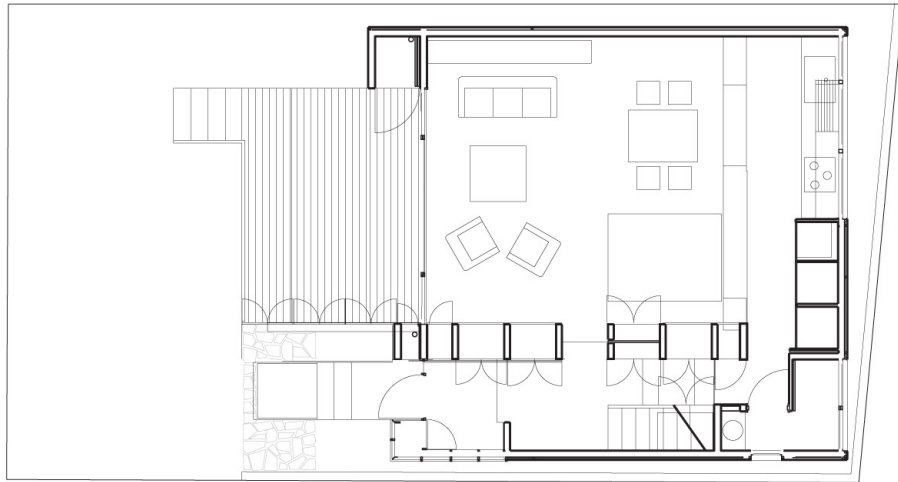

FUKUJU RESIDENCE

AREA: 109 m²
1173 ft²