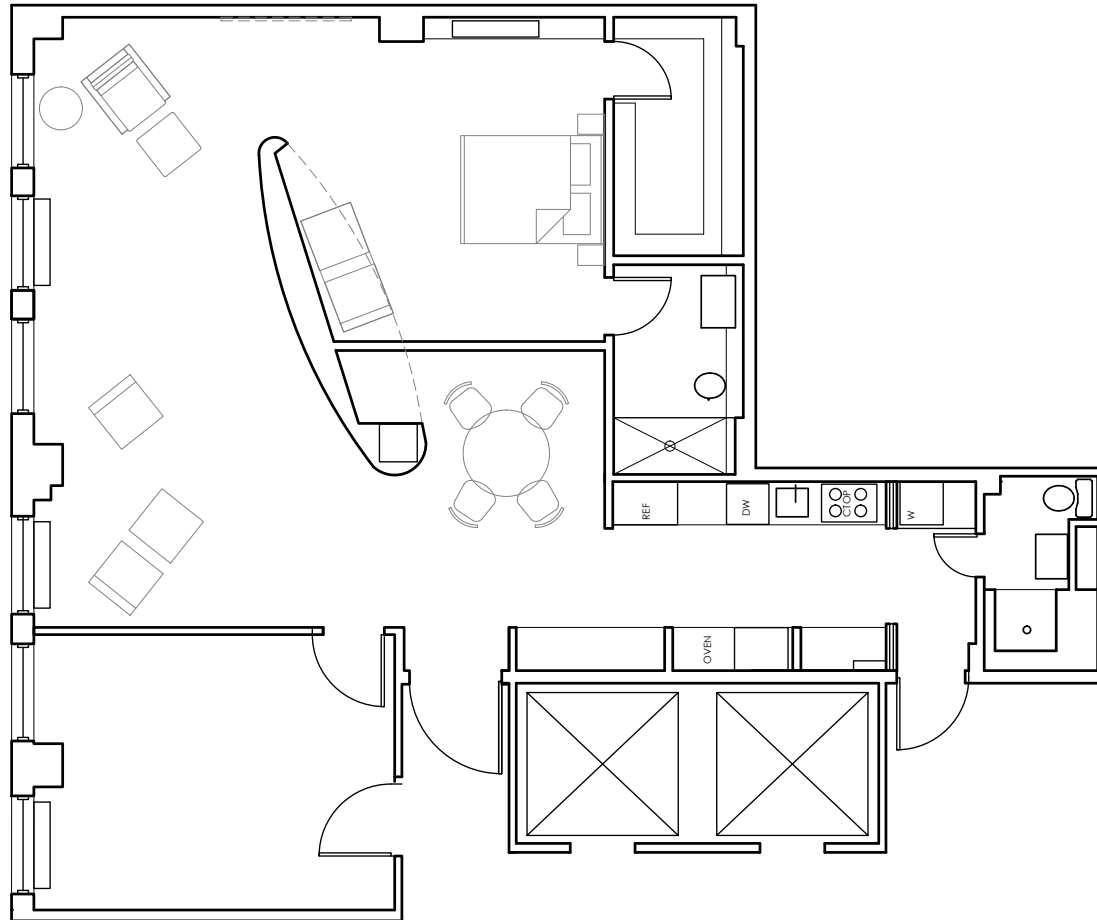

26TH STREET RESIDENCE

AREA: 120 m²
1350 ft²