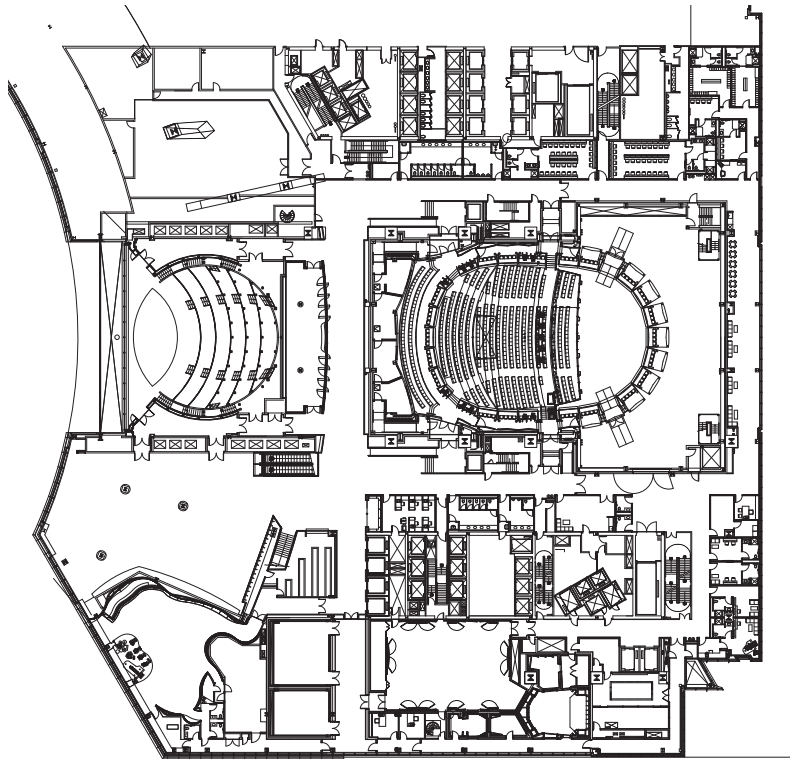

JAZZ AT LINCOLN CENTER

AREA: 14000m²
157000 ft²