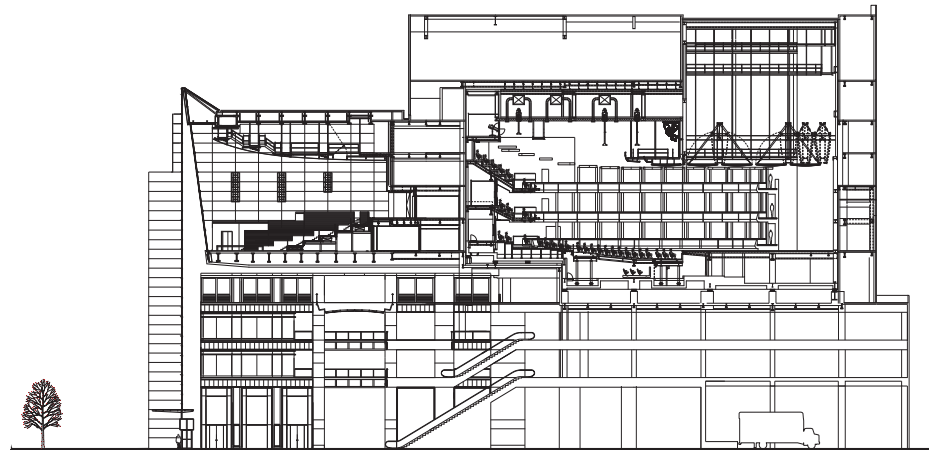

JAZZ AT LINCOLN CENTER

AREA: 14000m²
157000 ft²